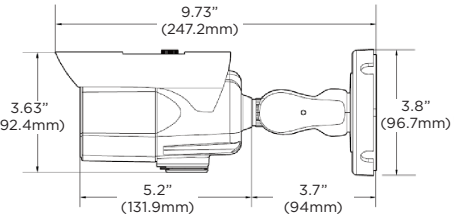

Accessories (optional)

DWC-BLJUNC-W
Junction box

DWC-PMB-WLW
Pole mount bracket

Dimensions

Unit: Inch (mm)

Specifications

IMAGE	
Image sensor	5MP 1/2.8" CMOS
Total pixels	2592 (H) X 1944 (V)
Minimum scene illumination	0.08 lux (color) 0.0 lux (B/W)
Video output	Local video output CVBS 1.0V p-p (75Ω), 4:3 aspect ratio
LENS	
Focal length	2.7-13.5mm, F1.4
Lens type	Vari-focal p-iris lens with motorized zoom and auto-focus
HFOV / VFOV	85° - 31° / 62° - 24°
IR distance	140ft range
Optical zoom / digital zoom	x5 optical zoom
I/O	
Audio in/out and compression	1 input/1 output, G.711
Alarm in/out	1 input/1 output
OPERATIONAL	
Intelligent Video Analytics	IVA: intrusion, line crossing, counting line, loitering, enter, exit, tamper (DWC-MB45WiATW) IVA+: object removed, tailgating, direction, stopped, appear, disappear, object left, logical rules (DWC-MPB45WiATW)
Shutter mode	Auto, manual, anti-flicker, slow shutter
Shutter speed	1/15 - 1/32000
Slow shutter	1/2, 1/3, 1/5, 1/6, 1/7.5, 1/10
Auto gain control	Auto
Day and night	Auto, day (color), night (B/W)
3D digital noise reduction	Smart DNR™ 3D-DNR
Wide Dynamic Range (WDR)	True WDR, 120dB
Privacy zone	16 programmable privacy masks
Backlight Compensation (BLC)	Yes
Mirror and flip	Yes
Alarm notifications	E-mail notifications, FTP, alarm output and SD card recording
Memory slot	Micro SD / SDHC / SDXC (card not included)
NETWORK	
LAN	10/100 Base-T
Video compression type	H.265, H.264, MJPEG
Resolution	H.265, H.264: 2592x1944, 2304x1296, 21MP/1080p, 720p, VGA, D1, CIF MJPEG: 21MP/1080p, 720p, 800x600, VGA, 768x432, D1, CIF
Frame rate	Up to 30fps at all resolutions
Video bitrate	H.265, H.264: 32Kbps - 14Mbps, MJPEG: 1Mbps - 40Mbps
Bitrate control	H.265 dual-stream or simultaneous H.265, H.264, MJPEG
Streaming capability	Dual-stream at different rates and resolutions
IP	IPv4, IPv6
Protocol	TCP/IP, UDP, AutoIP, RTP (UDP/TCP), RTSP, NTP, HTTP, HTTPS, SSL, DNS, DDNS, DHCP, FTP, SMTP, ICMP, SNMPv1/v2/v3 (MIB-2), ONVIF
Security	HTTPS (TLS), IP filtering, 802.1x, digest authentication(ID/PW)
ONVIF conformance	Yes
Web viewer	OS: Windows®, Mac® OS, Linux® Browser: Internet Explorer®, Google Chrome®, Mozilla Firefox®, Safari® NOTE: Chrome browser is recommended for IVA configuration
Video management software	DW Spectrum® IPVMS
ENVIRONMENTAL	
Operating temperature	-40°F - 122°F (-40°C - 50°C)
Operating humidity	10-90% RH (non-condensing)
IP rating	IP66-rated
Other certifications	UL listed, CE, FCC, RoHS
ELECTRICAL	
Power requirement	DC 12V, PoE (IEEE 802.3af Class3). (Adapter not included)
Power consumption	DC12V: max 9W, PoE: max 10.5W
MECHANICAL	
Material	Aluminum bullet housing
Dimensions	9.73" x 3.8" (247.2 x 96.7mm) *Based on the sun shielded cover position
Weight	1.98 lbs (0.9kg)
Warranty	5 year warranty