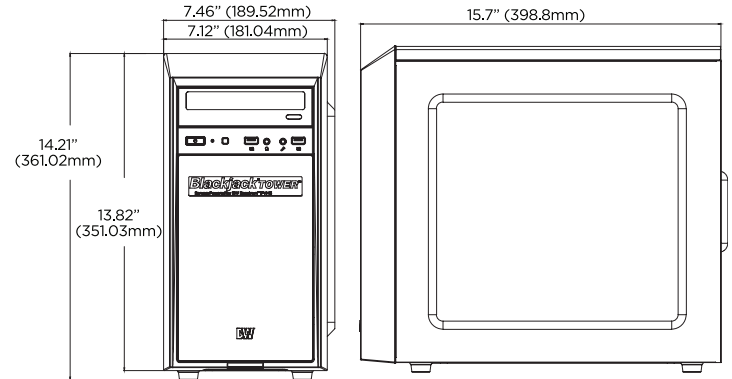

Features

- Supports all ONVIF conformant IP cameras
- OS on SSD
- Support for up to three (3) MEGApix[®] PANO[™] multi-sensor cameras up to 48MP (DWC-PZV2M72T)
- 1x true HD, 1x DVI, 1x Display Port, up to any 2 ports simultaneously (DW-BJMTC5204T)
- 1x true HD, 3x Display Port, up to 4 displays simultaneously (DW-BJMTC7404T)
- Client Workstation Includes 4TB HDD to export footage from your server
- 1x 1G network port
- Windows 10[®] on separate SSD
- USB interface
- Hosting DW Spectrum[®] client for monitoring
- No annual maintenance fees
- Simple enterprise scalability
- Auto device discovery
- USB mouse and keyboard included
- Designed, assembled and tested in the U.S.A.
- NDAA/TAA compliant
- 5 year limited warranty

Available Models

- DW-BJMTC5204T - Intel i5 processor, 2 simultaneous monitors
- DW-BJMTC7404T - Intel i7 processor, 4 simultaneous monitors

Dimensions

Unit: Inch (mm)

Specifications

PART NUMBER		DW-BJMTC5204T	DW-BJMTC7404T
Form factor		Mid-Tower	
Operating system		Windows 10 IoT Enterprise LTSC	
OS on SSD		240GB SSD	
CPU		Intel [®] i5 [®] processor	Intel [®] i7 [®] processor
Memory		16GB	32GB
Local storage		4TB HDD to export footage from your server	
Ethernet port		1 x 1G Ethernet	
Video	Outputs	1 x true HD, 1 x DVI, 1 x Display Port	1 x true HD, 3 x Display Port
	Simultaneous Outputs	Maximum any 2 ports simultaneously	Maximum 4 ports simultaneously
	Video card	Nvidia GTX1650 or comparable	Nvidia RTX3060 or comparable
	Resolution	7680x4320	
Preloaded VMS software		DW Spectrum [®] IPVMS client	
Remote clients		Cross-platform - Windows [®] , Linux Ubuntu [®] and Mac [®]	
Mobile apps		iOS [®] and Android [®]	
Keyboard and mouse		Included	
Power supply		400W**	500W**
Operating temperature		41°F-104°F (5°C-40°C)	
Operating humidity		20-90% RH	
Dimension (W x D x H)		7.46" x 15.7" x 14.21" (189.52 x 398.8 x 631.02 mm)	
Warranty		5 year limited	