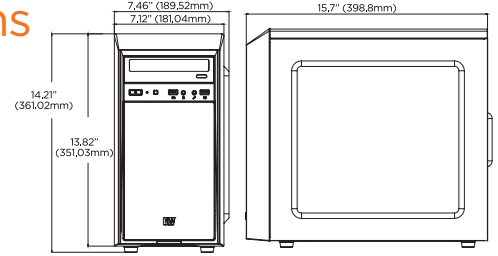

Accessories

DW-BJMTC5204T,
DW-BJMTC7404T
Blackjack® Monitoring Workstation

Dimensions

Unit: Inch (mm)

Specifications

PART NUMBER		DW-BJAiMTxxT
Included DW Spectrum IP licenses		4 (DW-SPECTRUMLS004)
Included DW Ai Server Licenses		4 (DW-AiSLSC004)
Form factor		Mid-size Tower
Operating system	Windows® 10	DW-BJAiMTxxT
	OS on SSD	480GB SSD
CPU		Intel® Core™ i7 processor
Memory		32GB
Ethernet port		2x 1G Ethernet
System	Max video storage rate (Mbps)	320Mbps
	Max # of analytic streams (secondary)	Up to 64
	Maximum HDD	3 x 3.5 SATA HDD
	Storage options	16TB, 24TB, 36TB, 48TB
	USB interface	Yes
Video-out	Outputs	1x mini Display Port for system configuration
	Graphics card	NVIDIA RTX A2000 12GB
Pre-loaded VMS software		DW Spectrum® IPVMS
DW Spectrum client supported OS		Cross-platform - Windows®, Linux Ubuntu® and Mac®
Pre-loaded analytic software		DW IVA Ai server
IVA Ai configuration tool supported OS		Cross-platform - Windows® and Linux Ubuntu®
Mobile apps		iOS® and Android®
Keyboard and mouse		Included
Power supply		500W*
Operating temperature (room)		41°F-104°F (5°C-40°C)
Operating humidity		20-90% RH
Dimension (WxDxH)		7.46" x 15.7" x 14.21" (189.52 x 398.8 x 631.02 mm)
Other certification		NDAA, TAA
Warranty		5 year limited